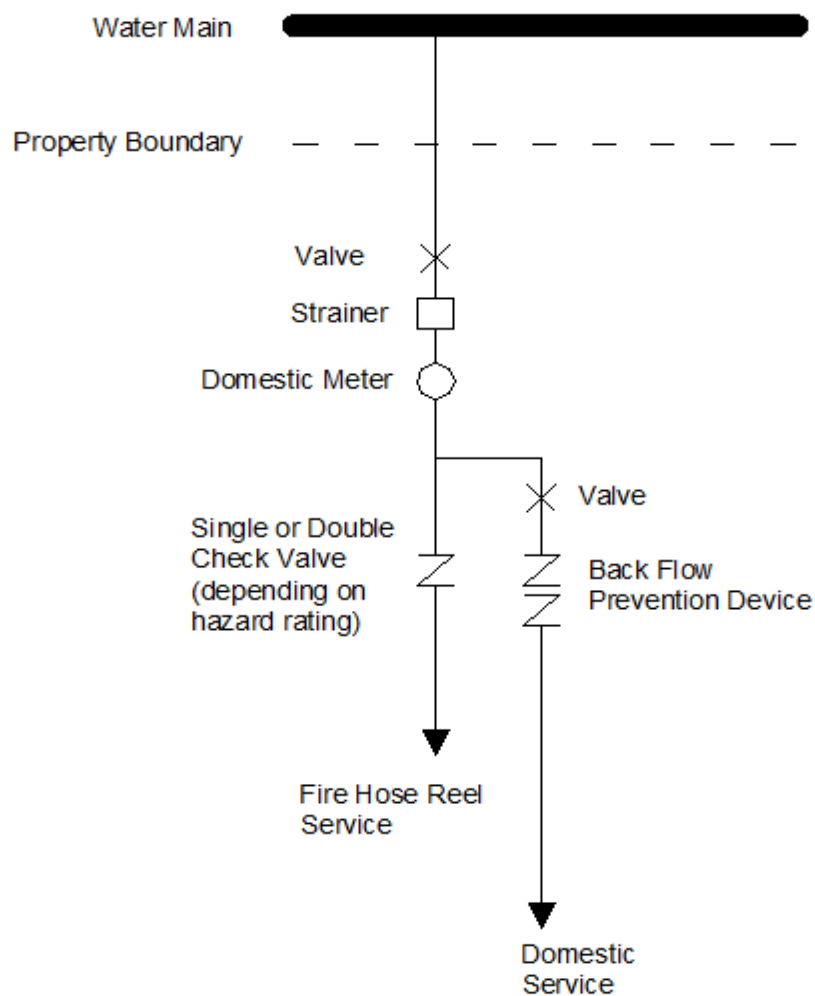

**FIRE HOSE REEL &  
DOMESTIC SERVICE 32mm -  
50mm**

*Not to Scale*

Figure 10.1